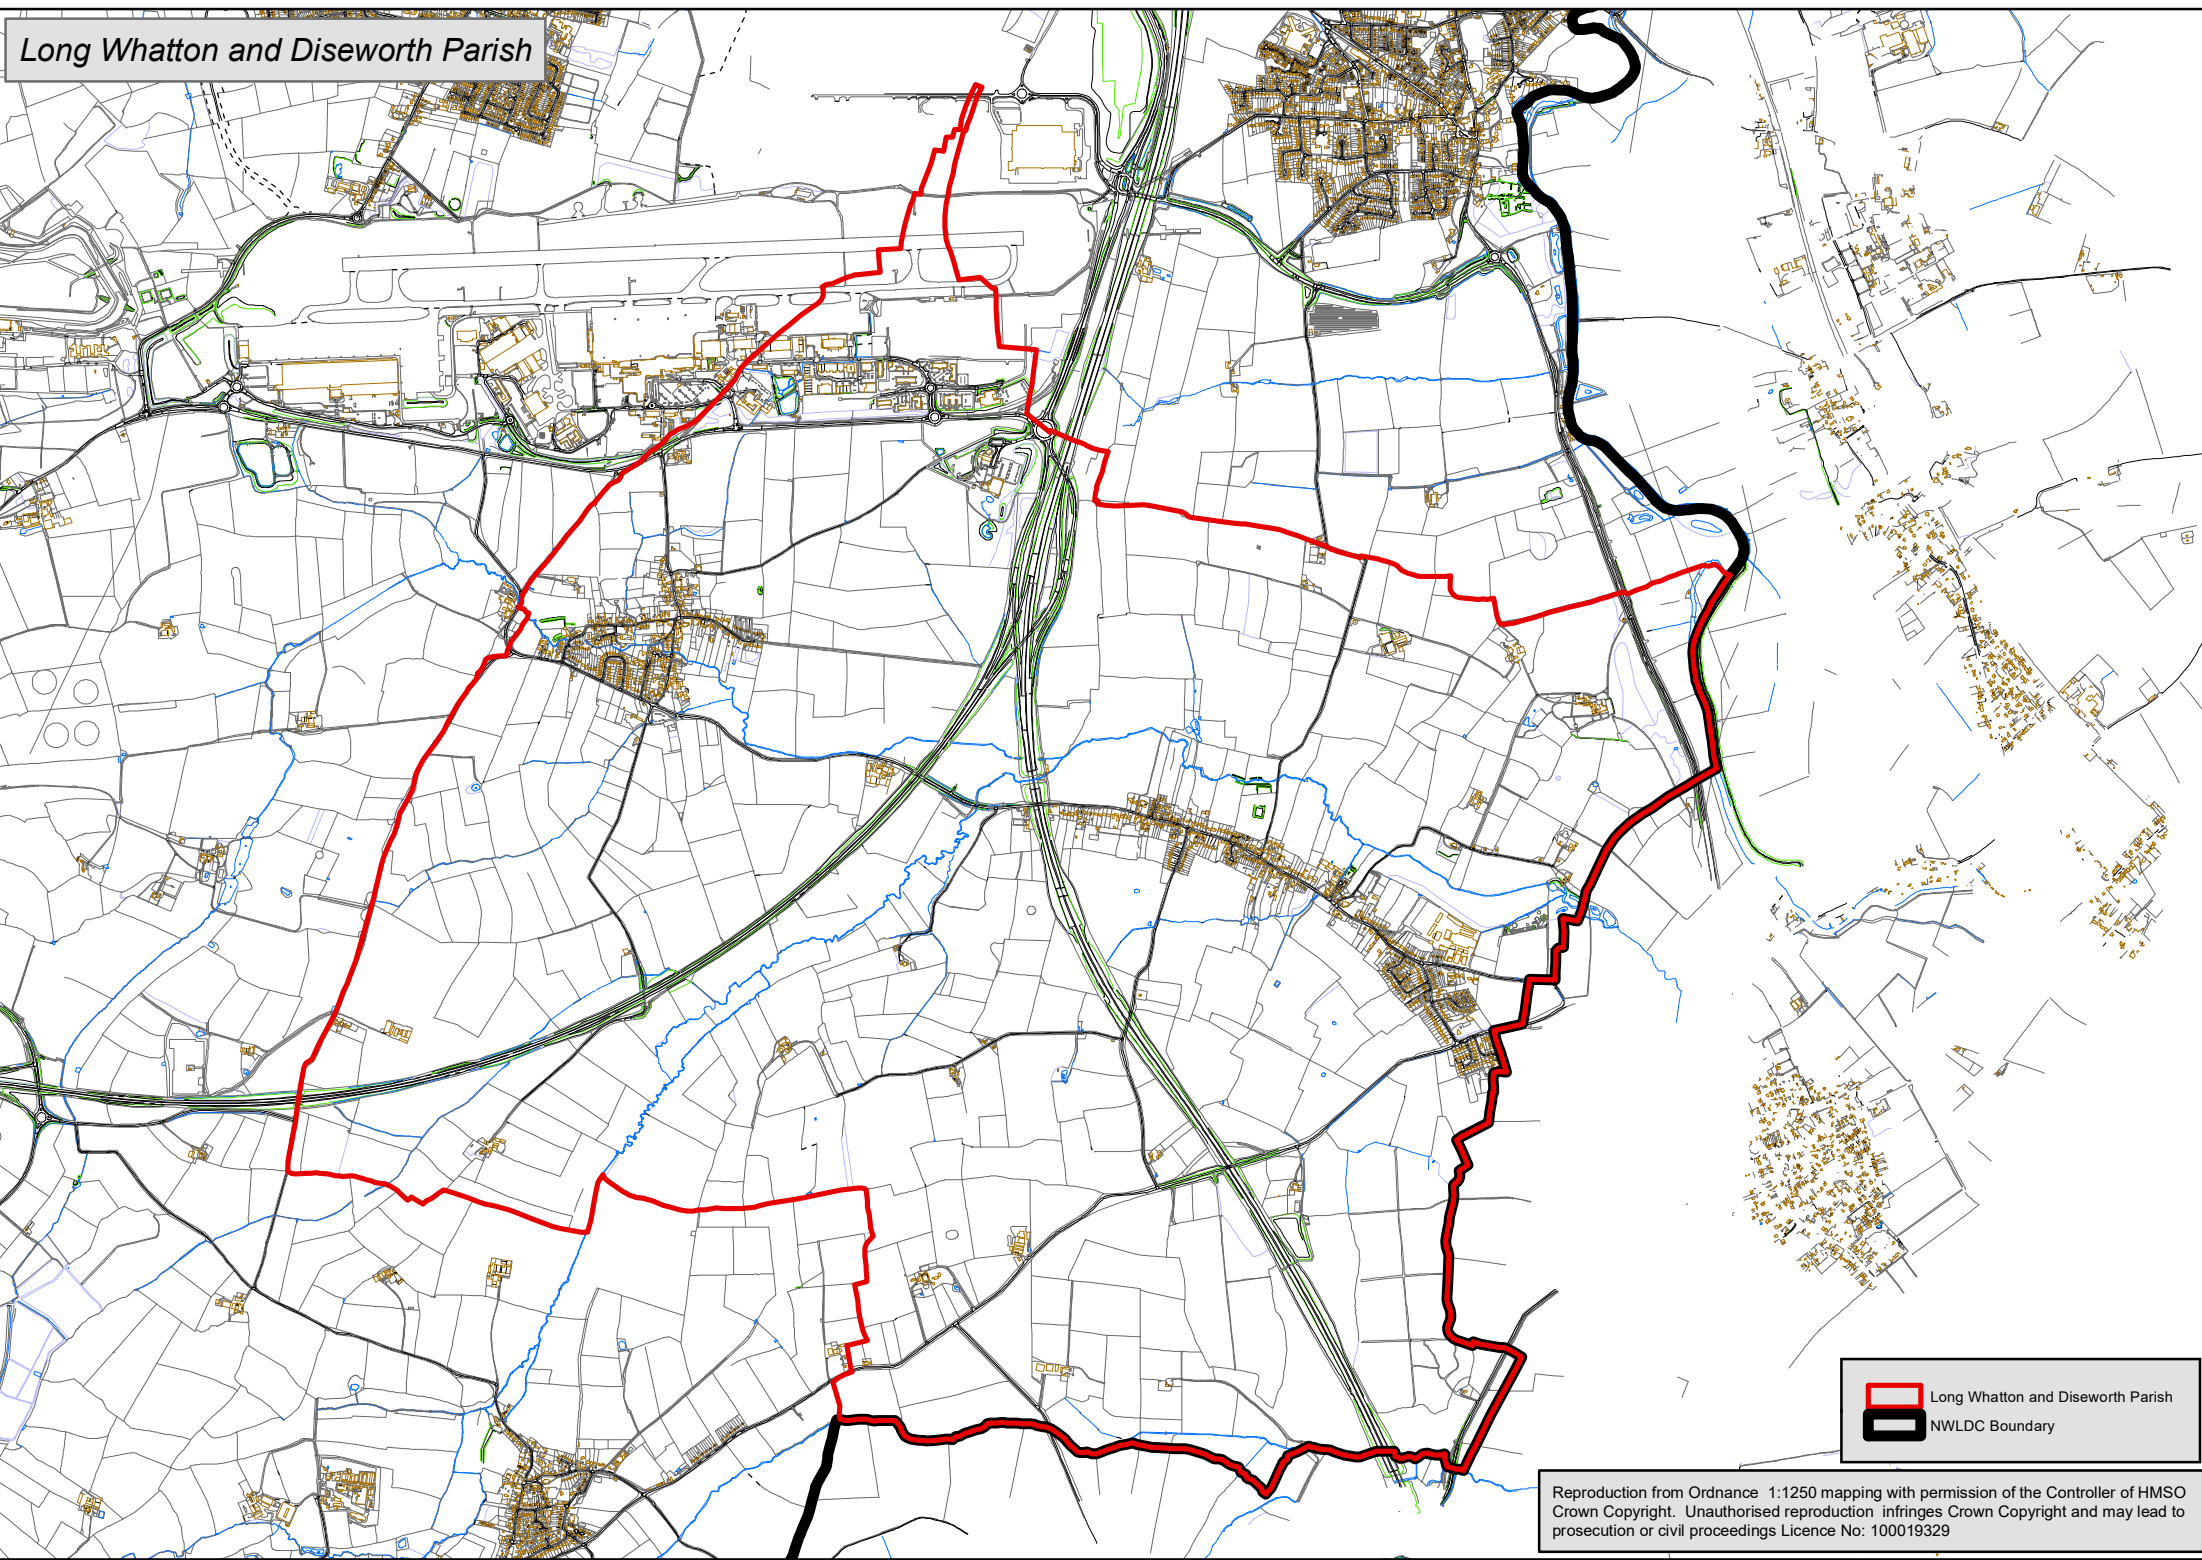

Long Whatton and Diseworth Parish

 Long Whatton and Diseworth Parish  
 NWLDC Boundary

Reproduction from Ordnance 1:1250 mapping with permission of the Controller of HMSO  
Crown Copyright. Unauthorised reproduction infringes Crown Copyright and may lead to  
prosecution or civil proceedings Licence No: 100019329